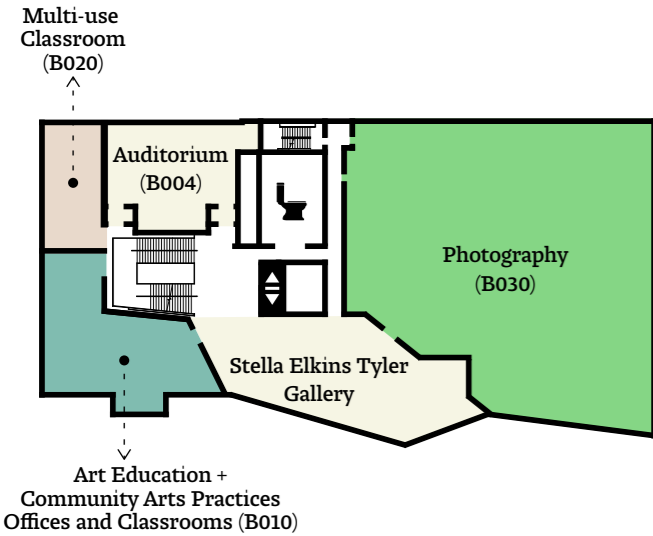

Use this map as a guide to explore Tyler's art, architecture, and environmental design spaces and to find classrooms.

Scan this QR code to access a digital version of these maps and a detailed list of classrooms.

Designed by Alwin Thomas, Graphic & Interactive Design (BFA'24), and Rian Mueller, Architecture (BS'23).

**Arts Building: Lower Level North**

**Arts Building: Lower Level South**

**Arts Building: First Floor**