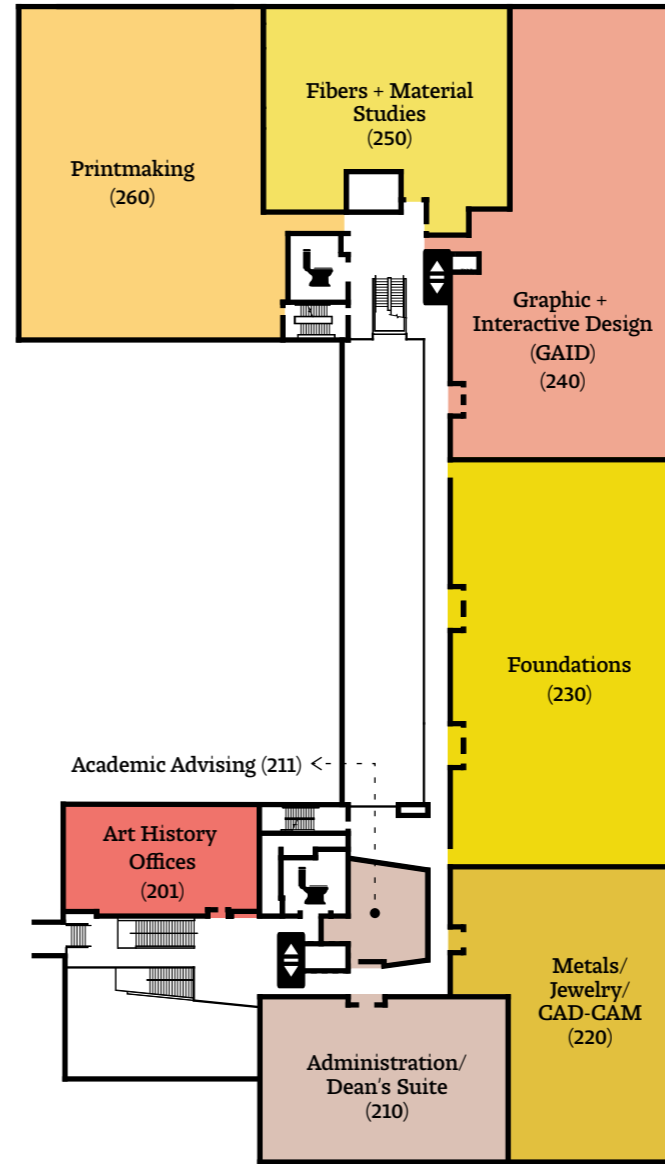

## Arts Building

Fire exits are not indicated; do not use this map in case of an emergency

Use this map as a guide to explore Tyler's art, architecture, and environmental design spaces and to find classrooms.

Scan this QR code to access a digital version of these maps and a detailed list of classrooms.

Designed by Alwin Thomas, Graphic & Interactive Design (BFA'24), and Rian Mueller, Architecture (BS'23).

**Arts Building: Lower Level North**

**Arts Building: Lower Level South**

**Arts Building: First Floor**

**Arts Building: Second Floor**

**Arts Building: Third Floor**

We welcome your feedback!  
Please use the QR code to let us  
know what you think of this map  
and wayfinding at Tyler.