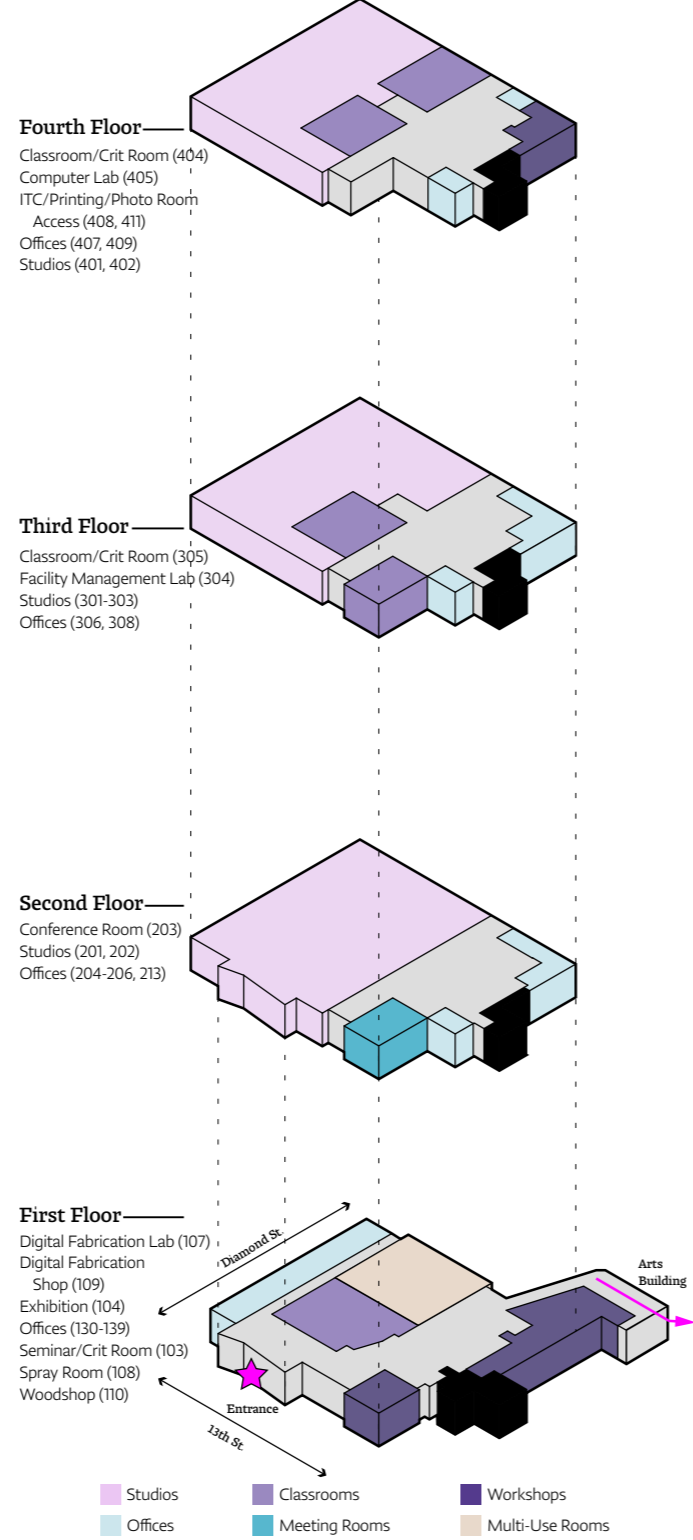

## Arts Building

Fire exits are not indicated; do not use this map in case of an emergency

## Architecture and Environmental Design Building

Fire exits are not indicated; do not use this map in case of an emergency

Designed by Alwin Thomas, Graphic & Interactive Design (BFA'24), and Rian Mueller, Architecture (BS'23).

**Arts Building: Lower Level North**

**Arts Building: Lower Level South**

**Arts Building: First Floor**