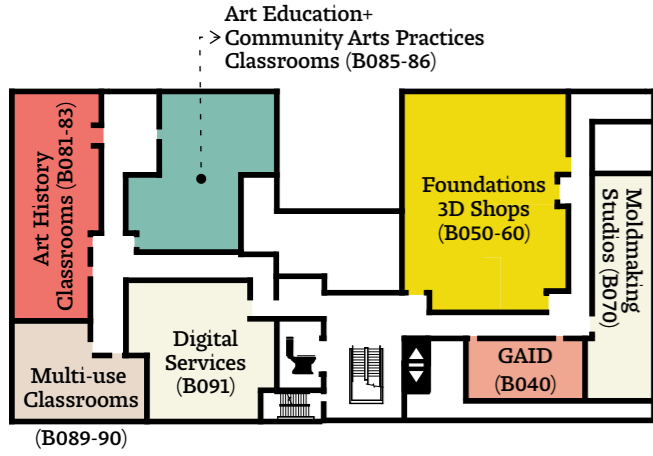

Use this map as a guide to explore Tyler's art, architecture, and environmental design spaces and to find classrooms.

Scan this QR code to access a digital version of these maps and a detailed list of classrooms.

Designed by Alwin Thomas, Graphic & Interactive Design (BFA'24), and Rian Mueller, Architecture (BS'23).

**Arts Building: Lower Level North**

**Arts Building: Lower Level South**

**Arts Building: First Floor**